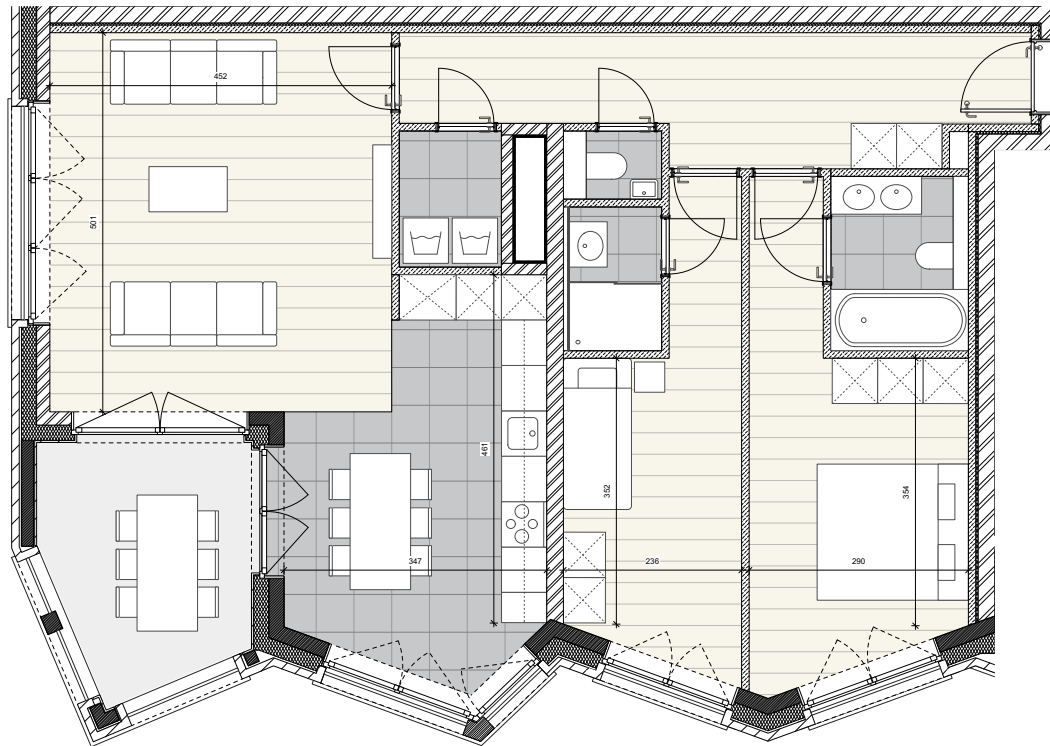

SCARLET

2.1

Floor: 2

Bedrooms: 2

Gross living area.: 106,8 m²

Gross terrace: 10,3 m²

East

nextensa • awg
SBa
noA

Sanitary fixtures and measurements on plans are for reference only. Furniture is not included.

Version Aug 2022

PARK LANE